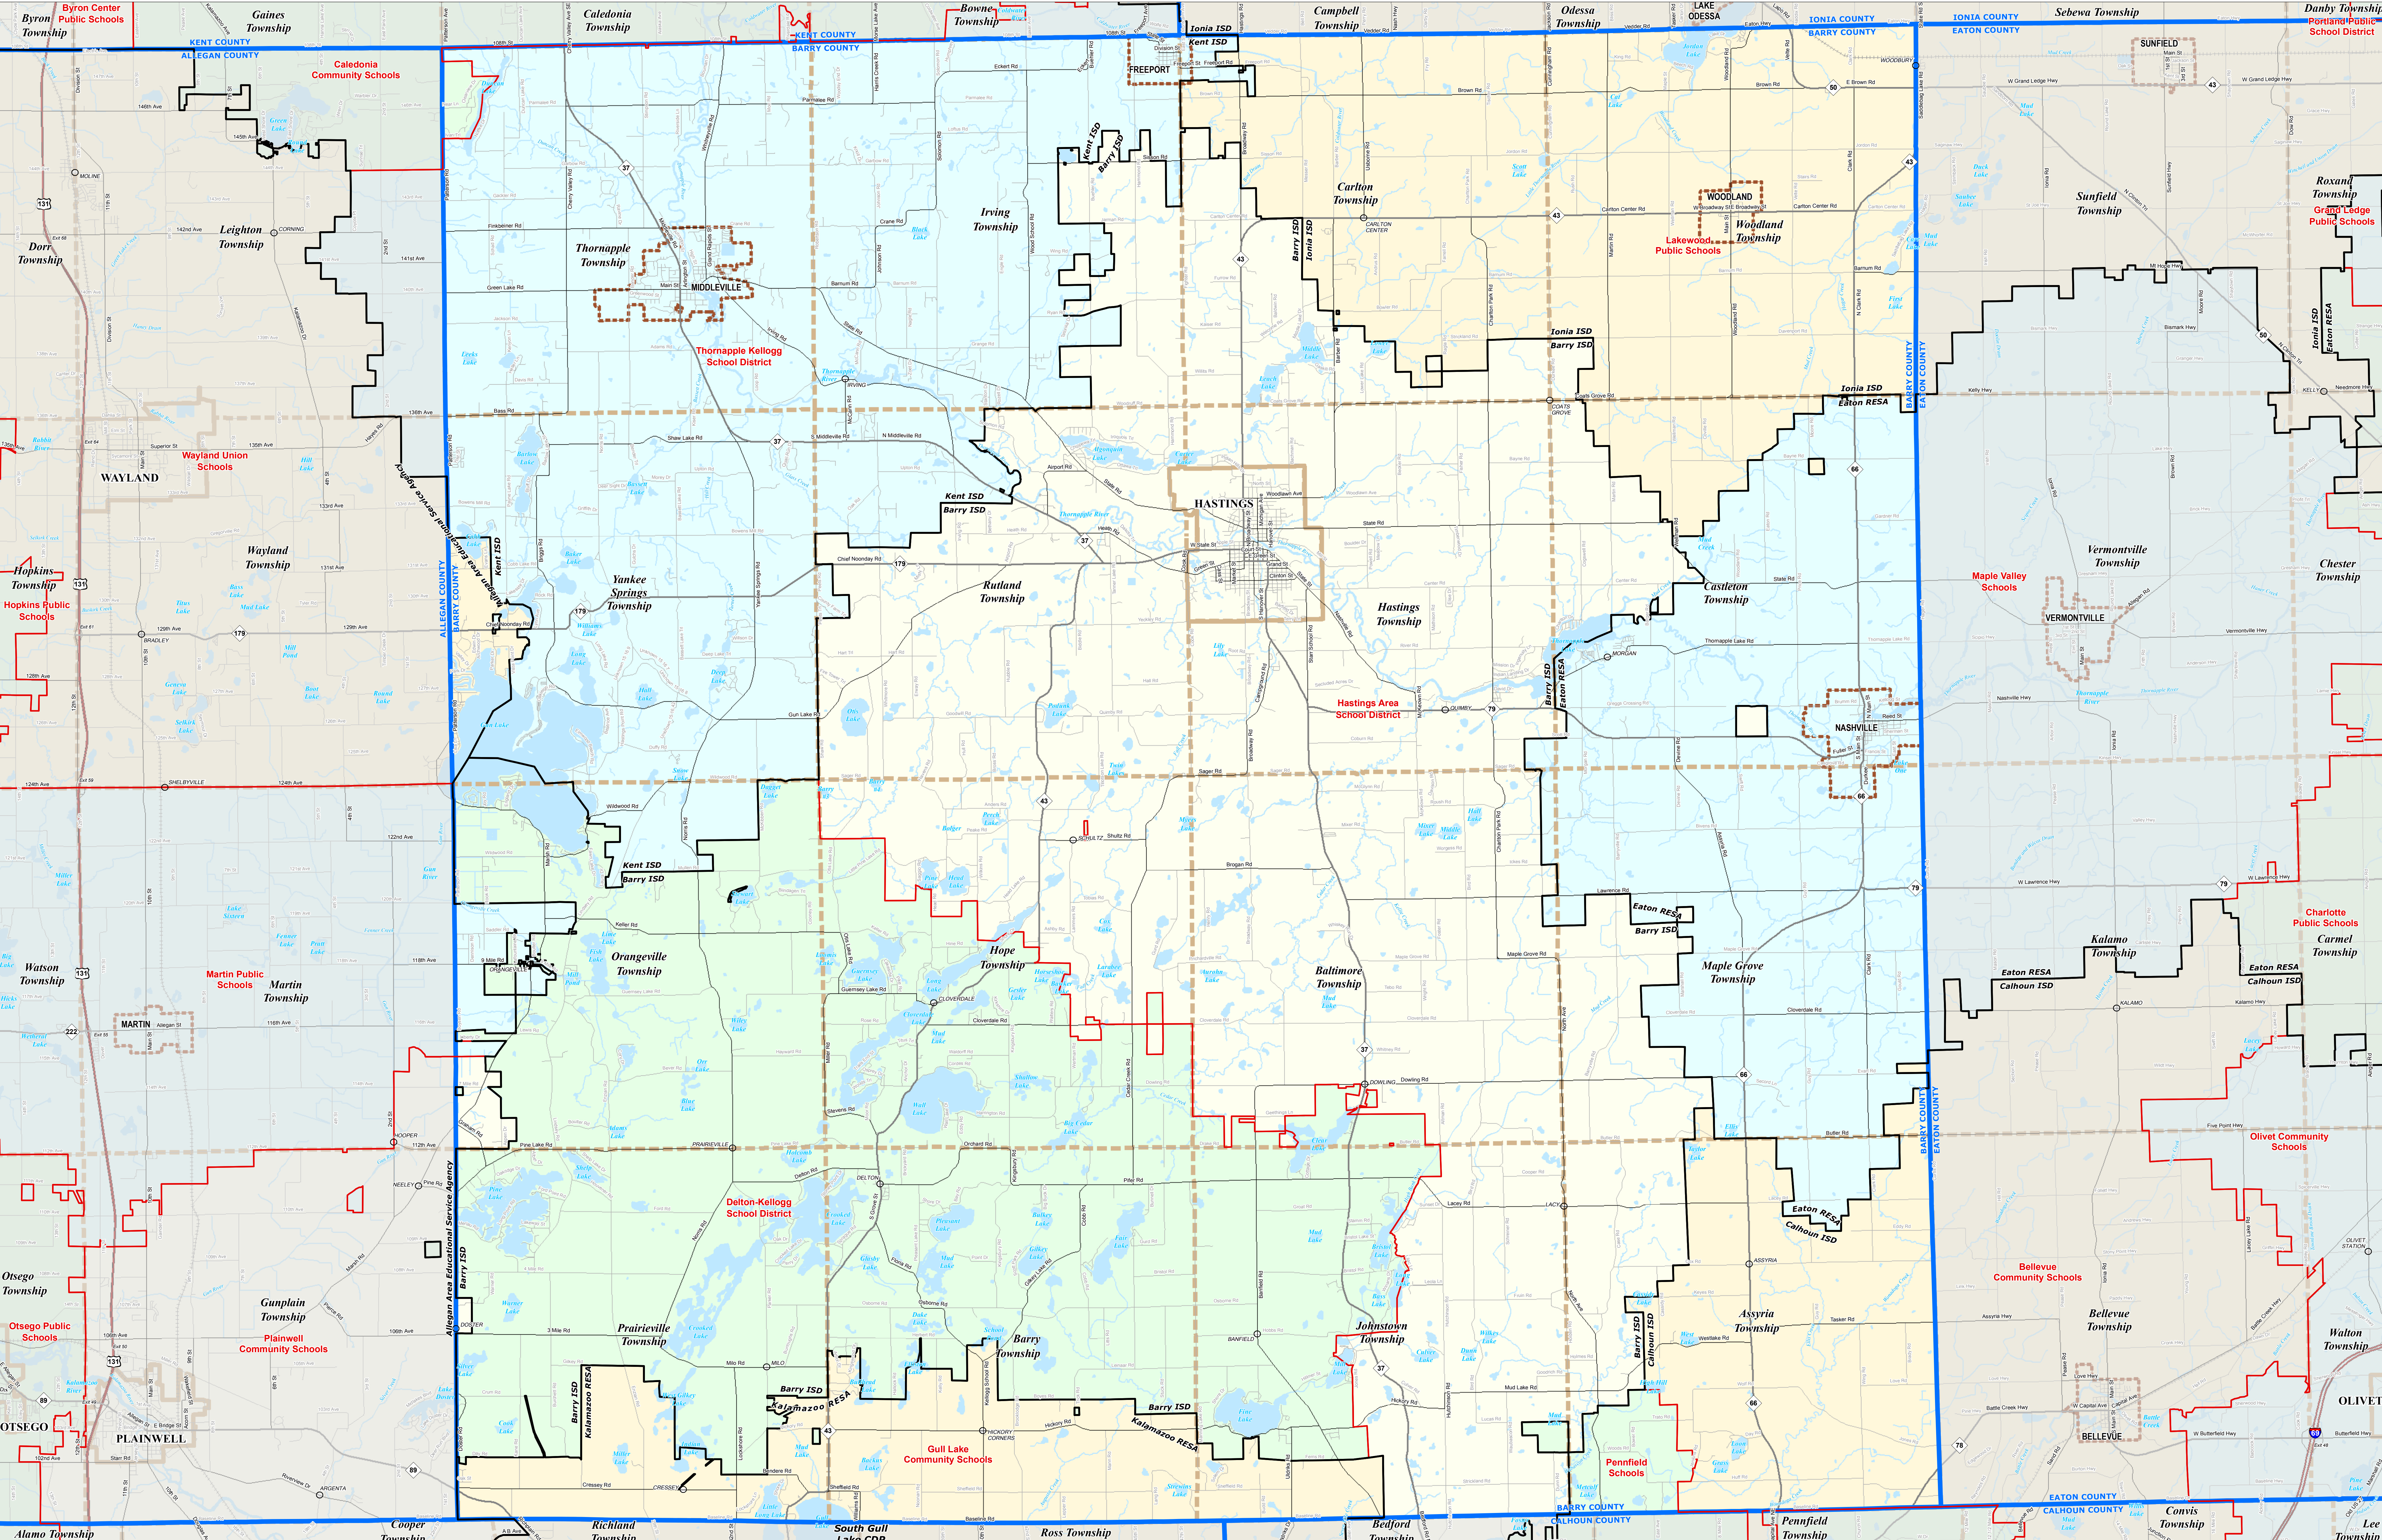

BARRY COUNTY SCHOOL DISTRICTS

0 1 2 Miles

11/15/13

Legend

	Intermediate School District		County		Railroad
	School District		Unincorporated Place		Water Feature
	City		Freeway		River, Stream, or Drain
	Township		Highway		Primary Road
	Village		Local Road		
	Census Designated Place				

Source: Michigan Geographic Framework, v13a